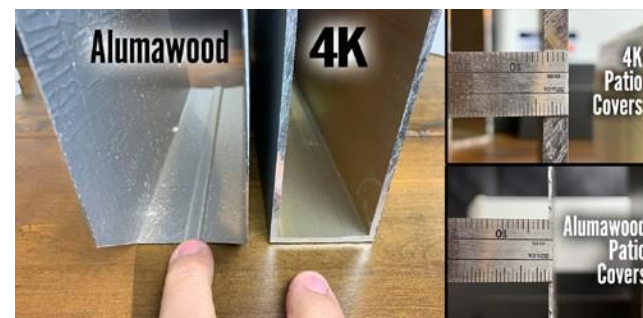

BASIC FEATURES OF ALL 4K PERGOLA™ SYSTEMS

- Sleek, modern, and versatile designs, smooth finish, and no wood grain finish.
- Aluminum “LEGOS” style versatile design pergola, cantilever, trellis, fencing, gate, architectural features.
- Posts, beams, and lattices are extruded 6061-T6 aircraft alloy aluminum, NOT roll-formed, with no steel inserts.
- Powder-coated using the latest Italian-made equipment to AAMA 2604 standard, gold chromate primer.
- Internally attached, hidden, color-matched screws for lattice attachment, seamless beam connectors.
- Hardware fabricated 304 Stainless steel, powder-coated galvanized steel brackets. No plastic end caps.
- Can be installed in 2-post attached or 4-post freestanding installations.
- 20-year warranty certificate.

No Unsightly Brackets

No Inserts Required

No Soft, Roll-Formed Aluminum

4K PERGO-SOLEIL™

Technical Specifications

WIDTH	HEIGHT	THICKNESS	MATERIAL	TEMPER	STANDARD PANEL WEIGHT	FINISHING	WARRANTY ON STRUCTURE AND FINISH
48	96	0.16/.100	5052	H-34	2.26 & 1.40 lbs./sq. ft.	(AAMA 2604)	20 Years Warranty
60	120	0.16/.100	5052	H-34	2.26 & 1.40 lbs./sq. ft.		