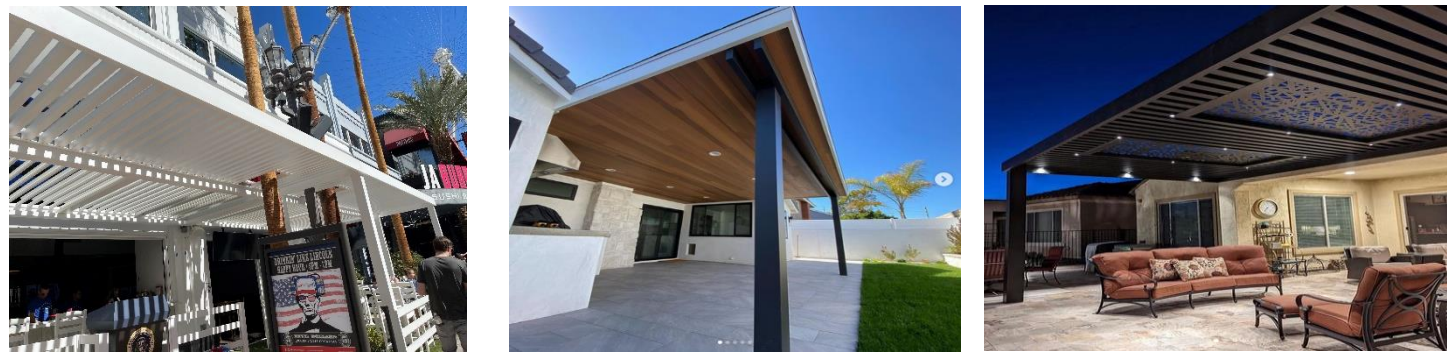

4K Aluminum, Inc. California Office:
1605 Railroad Street,
Corona, CA 92880
951-667-3053
sales.ca@4kaluminum.com

4K PERGOLA™ SYSTEMS

Creative Solutions For Outdoor Shade Structures

4K Aluminum provides decorative pergola systems which produce shade and natural lighting for your outdoor living areas in artistic patterns you never thought possible! The various designs of the Pergo-Soleil™ Panels filter natural light and allow you to create a unique retreat for friends and family. You can now enjoy decorator styling previously available only in custom construction!

4K Pergola™ Systems, integrated with 4K Pergo-Soleil™ Panels, are engineered to provide the exceptional structural integrity necessary to withstand extreme conditions such as high winds and heavy snow while remaining maintenance-free for many years.

BASIC FEATURES OF ALL 4K PERGOLA™ SYSTEMS

- Sleek, modern, and versatile designs, smooth finish, and no wood grain finish.
- Aluminum “LEGOS” style versatile design pergola, cantilever, trellis, fencing, gate, architectural features.
- Posts, beams, and lattices are extruded 6061-T6 aircraft alloy aluminum, NOT roll-formed, with no steel inserts.
- Powder-coated using the latest Italian-made equipment to AAMA 2604 standard, gold chromate primer.
- Internally attached, hidden, color-matched screws for lattice attachment, seamless beam connectors.
- Hardware fabricated 304 Stainless steel, powder-coated galvanized steel brackets. No plastic end caps.
- Can be installed in 2-post attached or 4-post freestanding installations.
- 20-year warranty certificate.