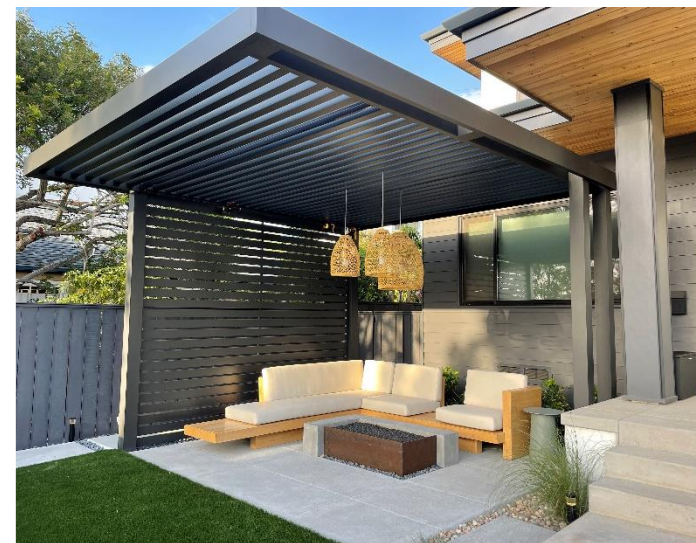

BASIC FEATURES OF ALL 4K PERGOLA™ SYSTEMS

- Sleek, modern, and versatile designs, smooth finish, and no wood grain finish.
- Aluminum “LEGOS” style versatile design pergola, cantilever, trellis, fencing, gate, architectural features.
- Posts, beams, and lattices are extruded 6061-T6 aircraft alloy aluminum, NOT roll-formed, with no steel inserts.
- Powder-coated using the latest Italian-made equipment to AAMA 2604 standard, gold chromate primer.
- Internally attached, hidden, color-matched screws for lattice attachment, seamless beam connectors.
- Hardware fabricated 304 Stainless steel, powder-coated galvanized steel brackets. No plastic end caps.
- Can be installed in 2-post attached or 4-post freestanding installations.
- 20-year warranty certificate.

No Unsightly Brackets

No Inserts Required

No Soft, Roll-Formed Aluminum