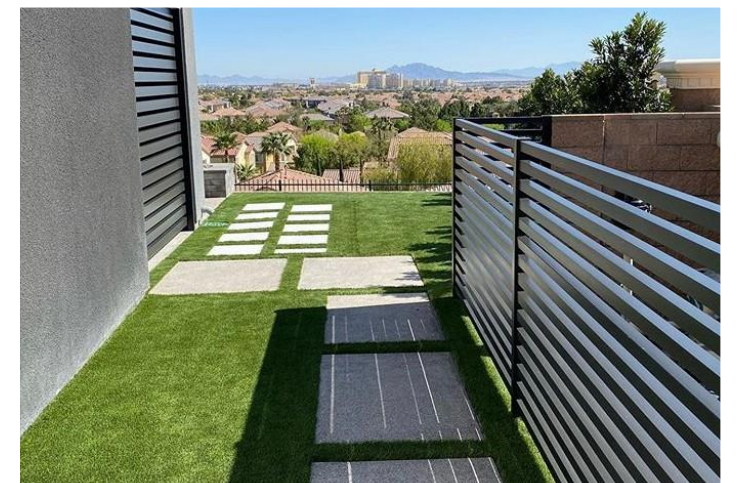

4K Pergolas™ provides strength and structure with quality elements, precision engineering, and aesthetic options. Our components are uniquely versatile to integrate flawlessly into any architectural style for the residential and commercial market. All designs are engineered to meet or exceed State, County, and local building codes, including winds up to 130 MPH, snow load, and seismic activity. Our beams can span 34'+ without any support using our extruded beam connector for added strength. No miter joints are showing exposed aluminum or any visible screws.

VISION AND MISSION:

4K Aluminum will strive to exceed our customers' visions while promoting our aluminum products as a sustainable material of choice with a continuously expanding and innovative product line.

4K PERGO-SOLEIL™

Shade and Yard or Wall Art Panels