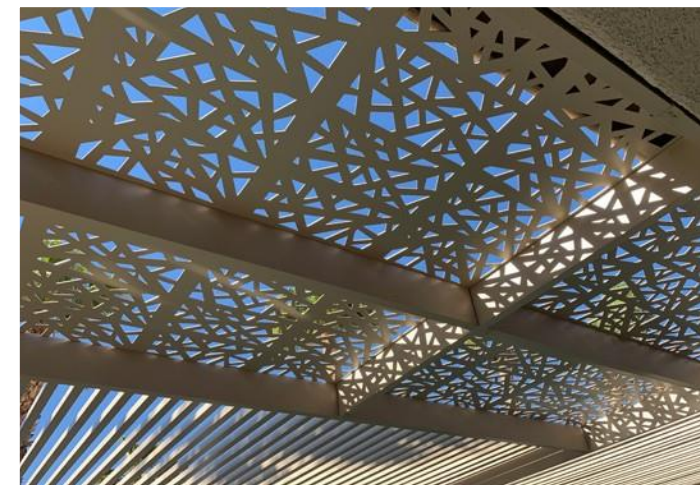

4K PERGO-SOLEIL™

Shade and Yard or Wall Art Panels